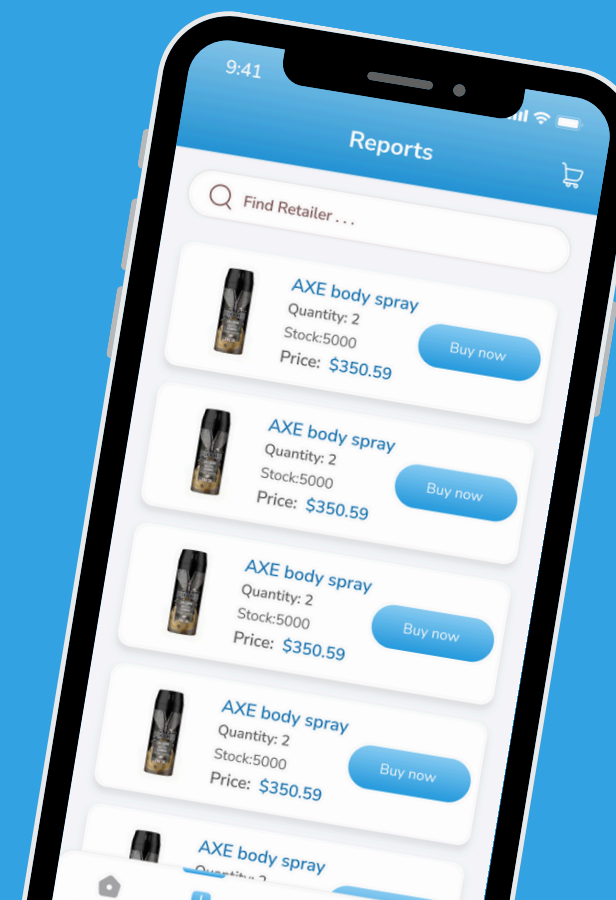

## Application

BUY WITH CONFIDENCE

# Introduction

RETWHO is a seamless shopping platform designed specifically for buyers. Whether you're looking for everyday essentials, unique items, or special deals, RETWHO connects you with a wide range of products, all in one place. With a focus on providing a secure, user-friendly experience, RETWHO ensures that every purchase is smooth and hassle-free. Explore the world of shopping with confidence and convenience on RETWHO!

# Application Overview

**RETWHO** is an intuitive shopping platform dedicated solely to buyers, offering an expansive range of products for purchase. The app aims to provide a straightforward and secure marketplace where users can explore and purchase products across various categories such as electronics, fashion, home goods, and more.