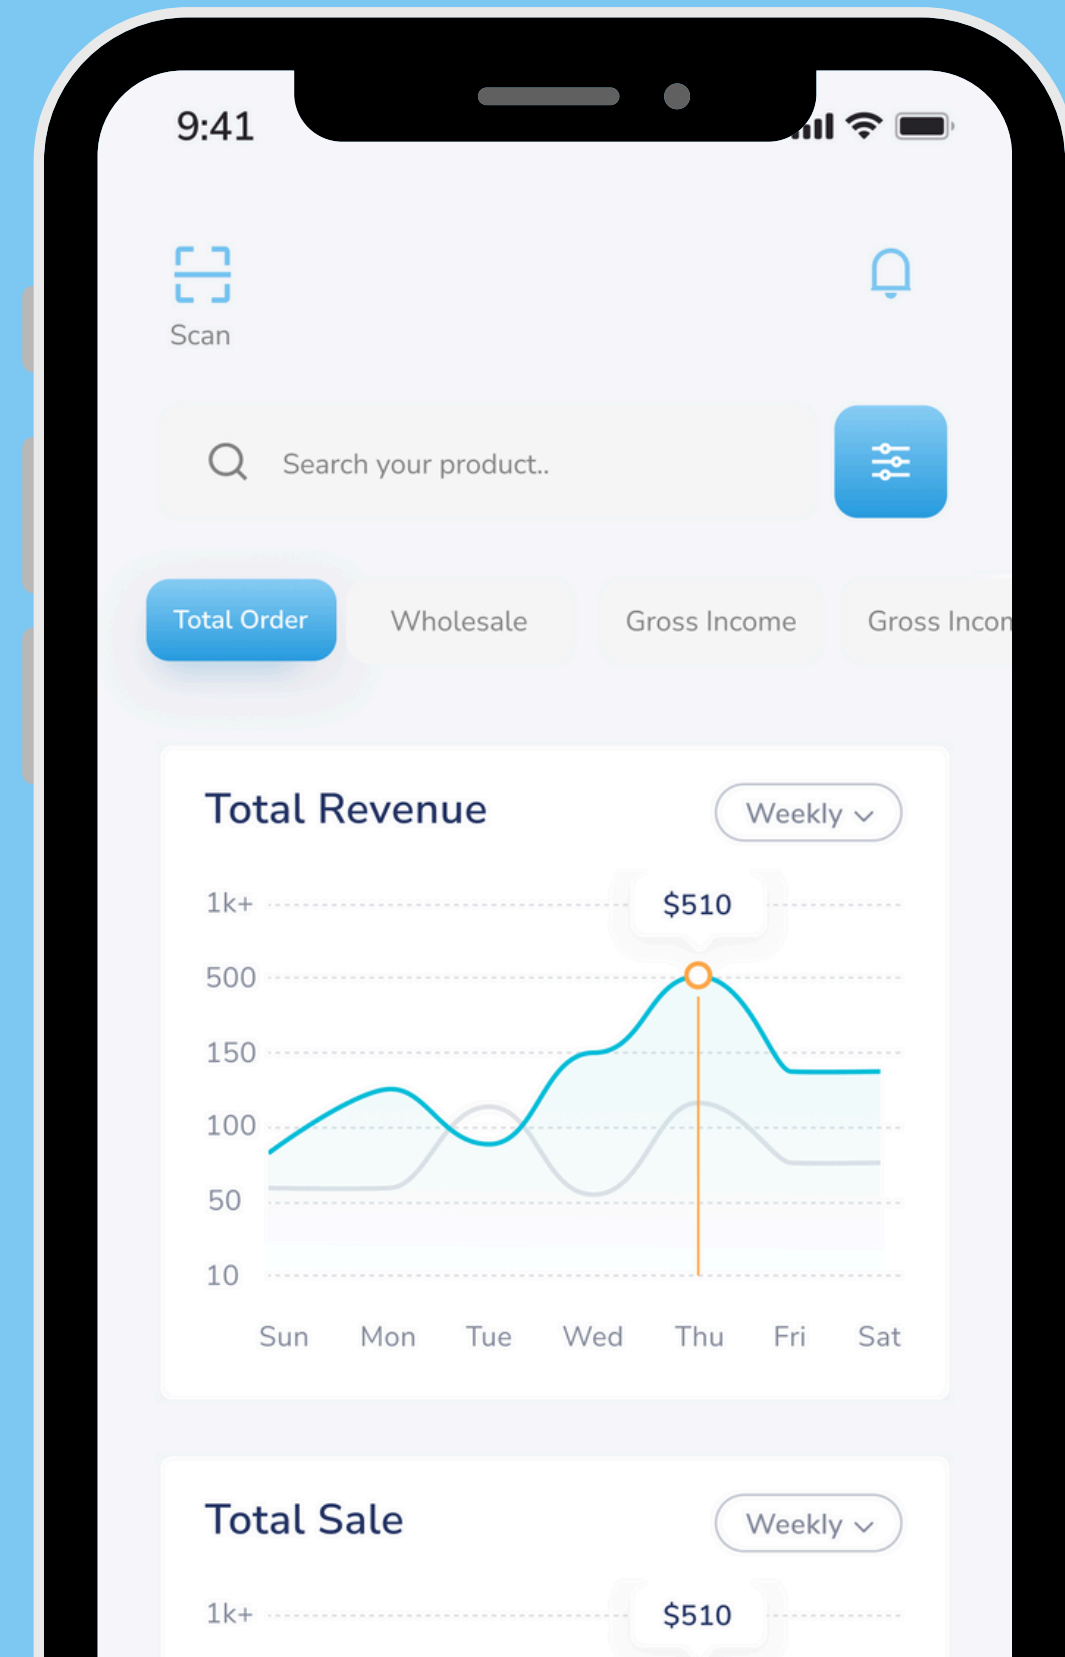

# RETWHO

# Introduction

RETWHO is a seamless shopping platform designed specifically for buyers. Whether you're looking for everyday essentials, unique items, or special deals, RETWHO connects you with a wide range of products, all in one place. With a focus on providing a secure, user-friendly experience, RETWHO ensures that every purchase is smooth and hassle-free. Explore the world of shopping with confidence and convenience on RETWHO!

# Application Overview

**RETWHO** is an intuitive shopping platform dedicated solely to buyers, offering an expansive range of products for purchase. The app aims to provide a straightforward and secure marketplace where users can explore and purchase products across various categories such as electronics, fashion, home goods, and more.