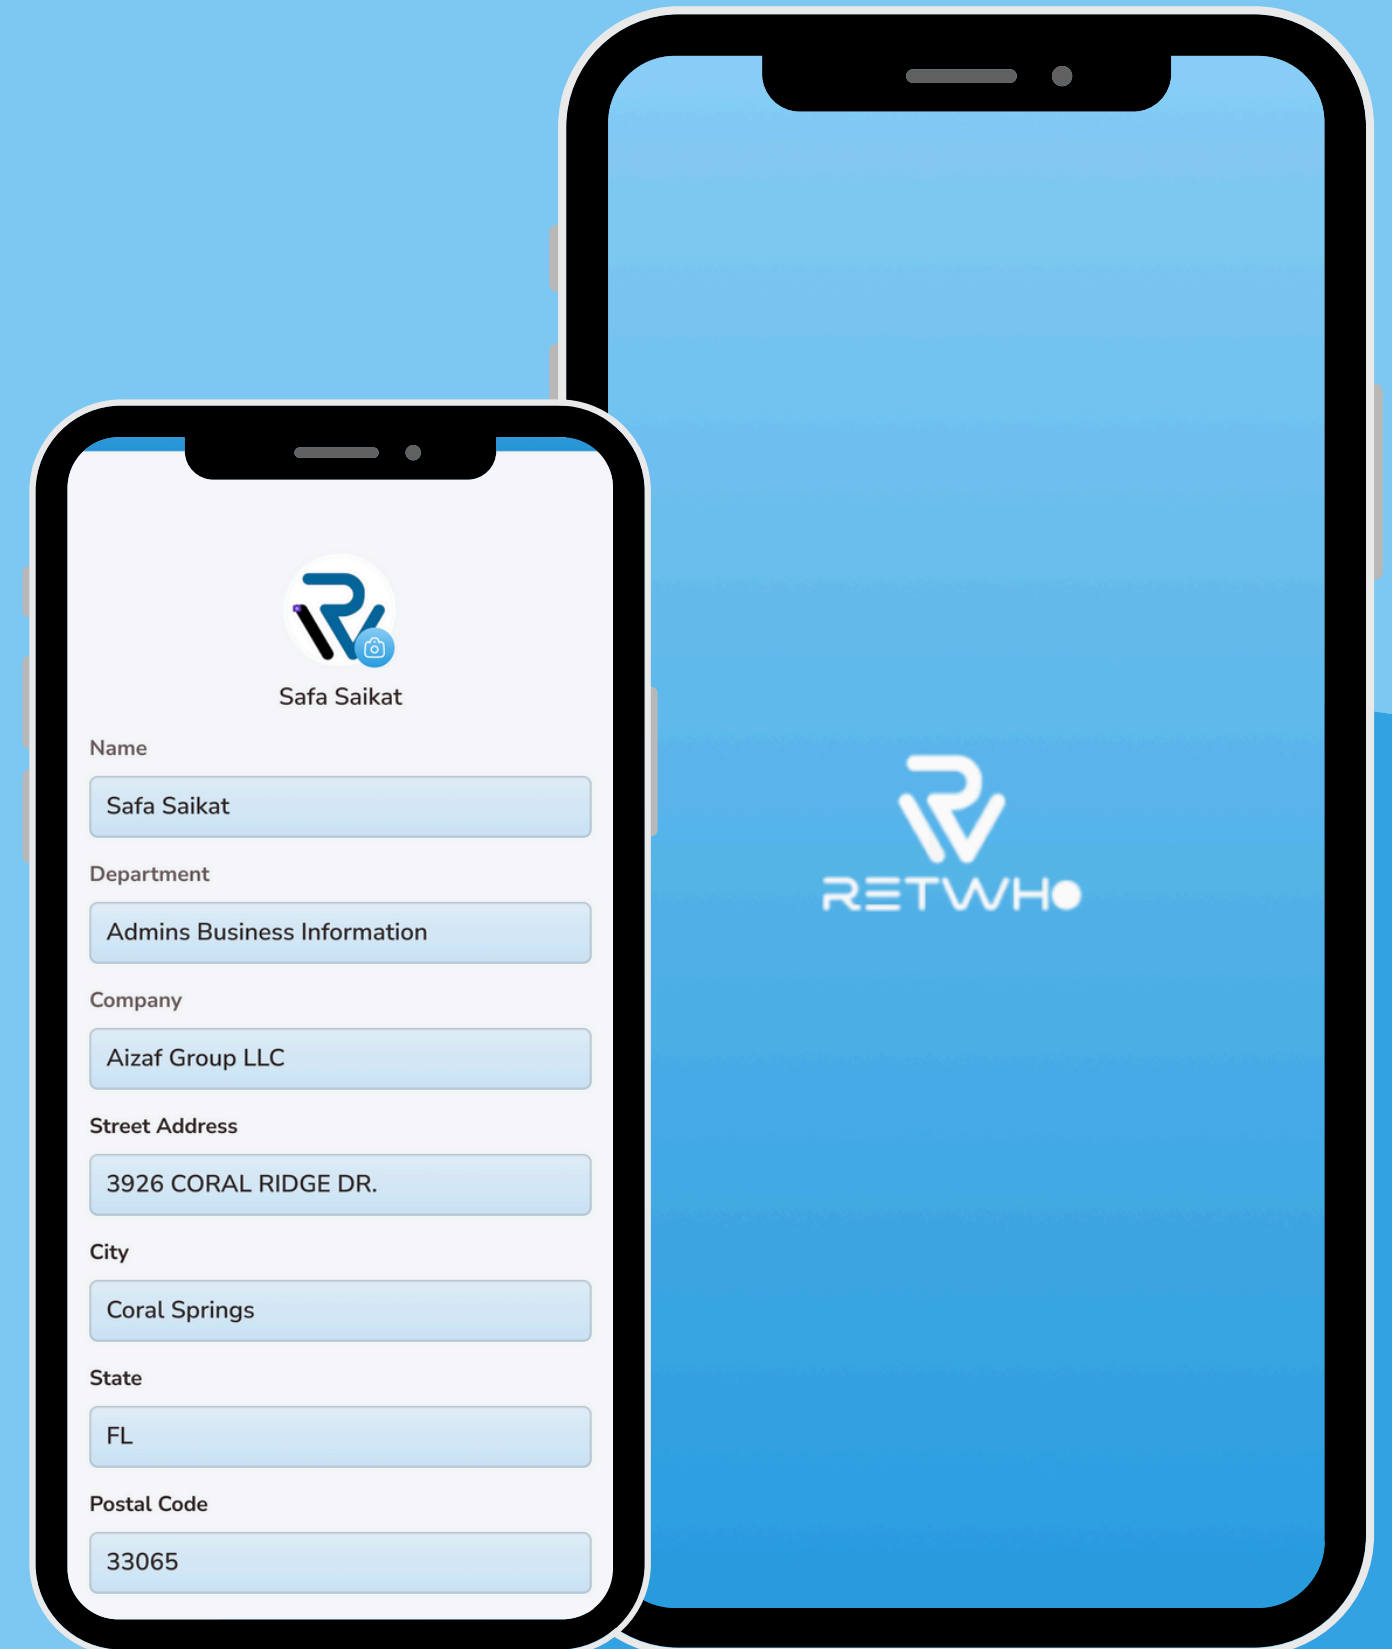

Thanks You

We appreciate your time and interest in our app. For any questions or more details, feel free to contact us.