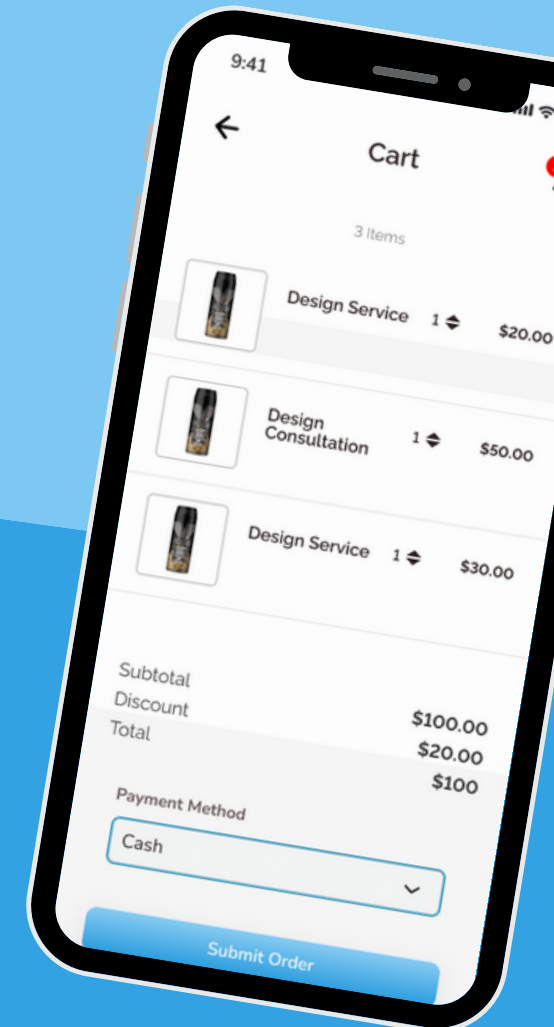

## Application

BUY WITH CONFIDENCE

# Introduction

RETWHO is a seamless shopping platform designed specifically for buyers. Whether you're looking for everyday essentials, unique items, or special deals, RETWHO connects you with a wide range of products, all in one place. With a focus on providing a secure, user-friendly experience, RETWHO ensures that every purchase is smooth and hassle-free. Explore the world of shopping with confidence and convenience on RETWHO!

# Application Overview

**RETWHO** is an intuitive shopping platform dedicated solely to buyers, offering an expansive range of products for purchase. The app aims to provide a straightforward and secure marketplace where users can explore and purchase products across various categories such as electronics, fashion, home goods, and more.