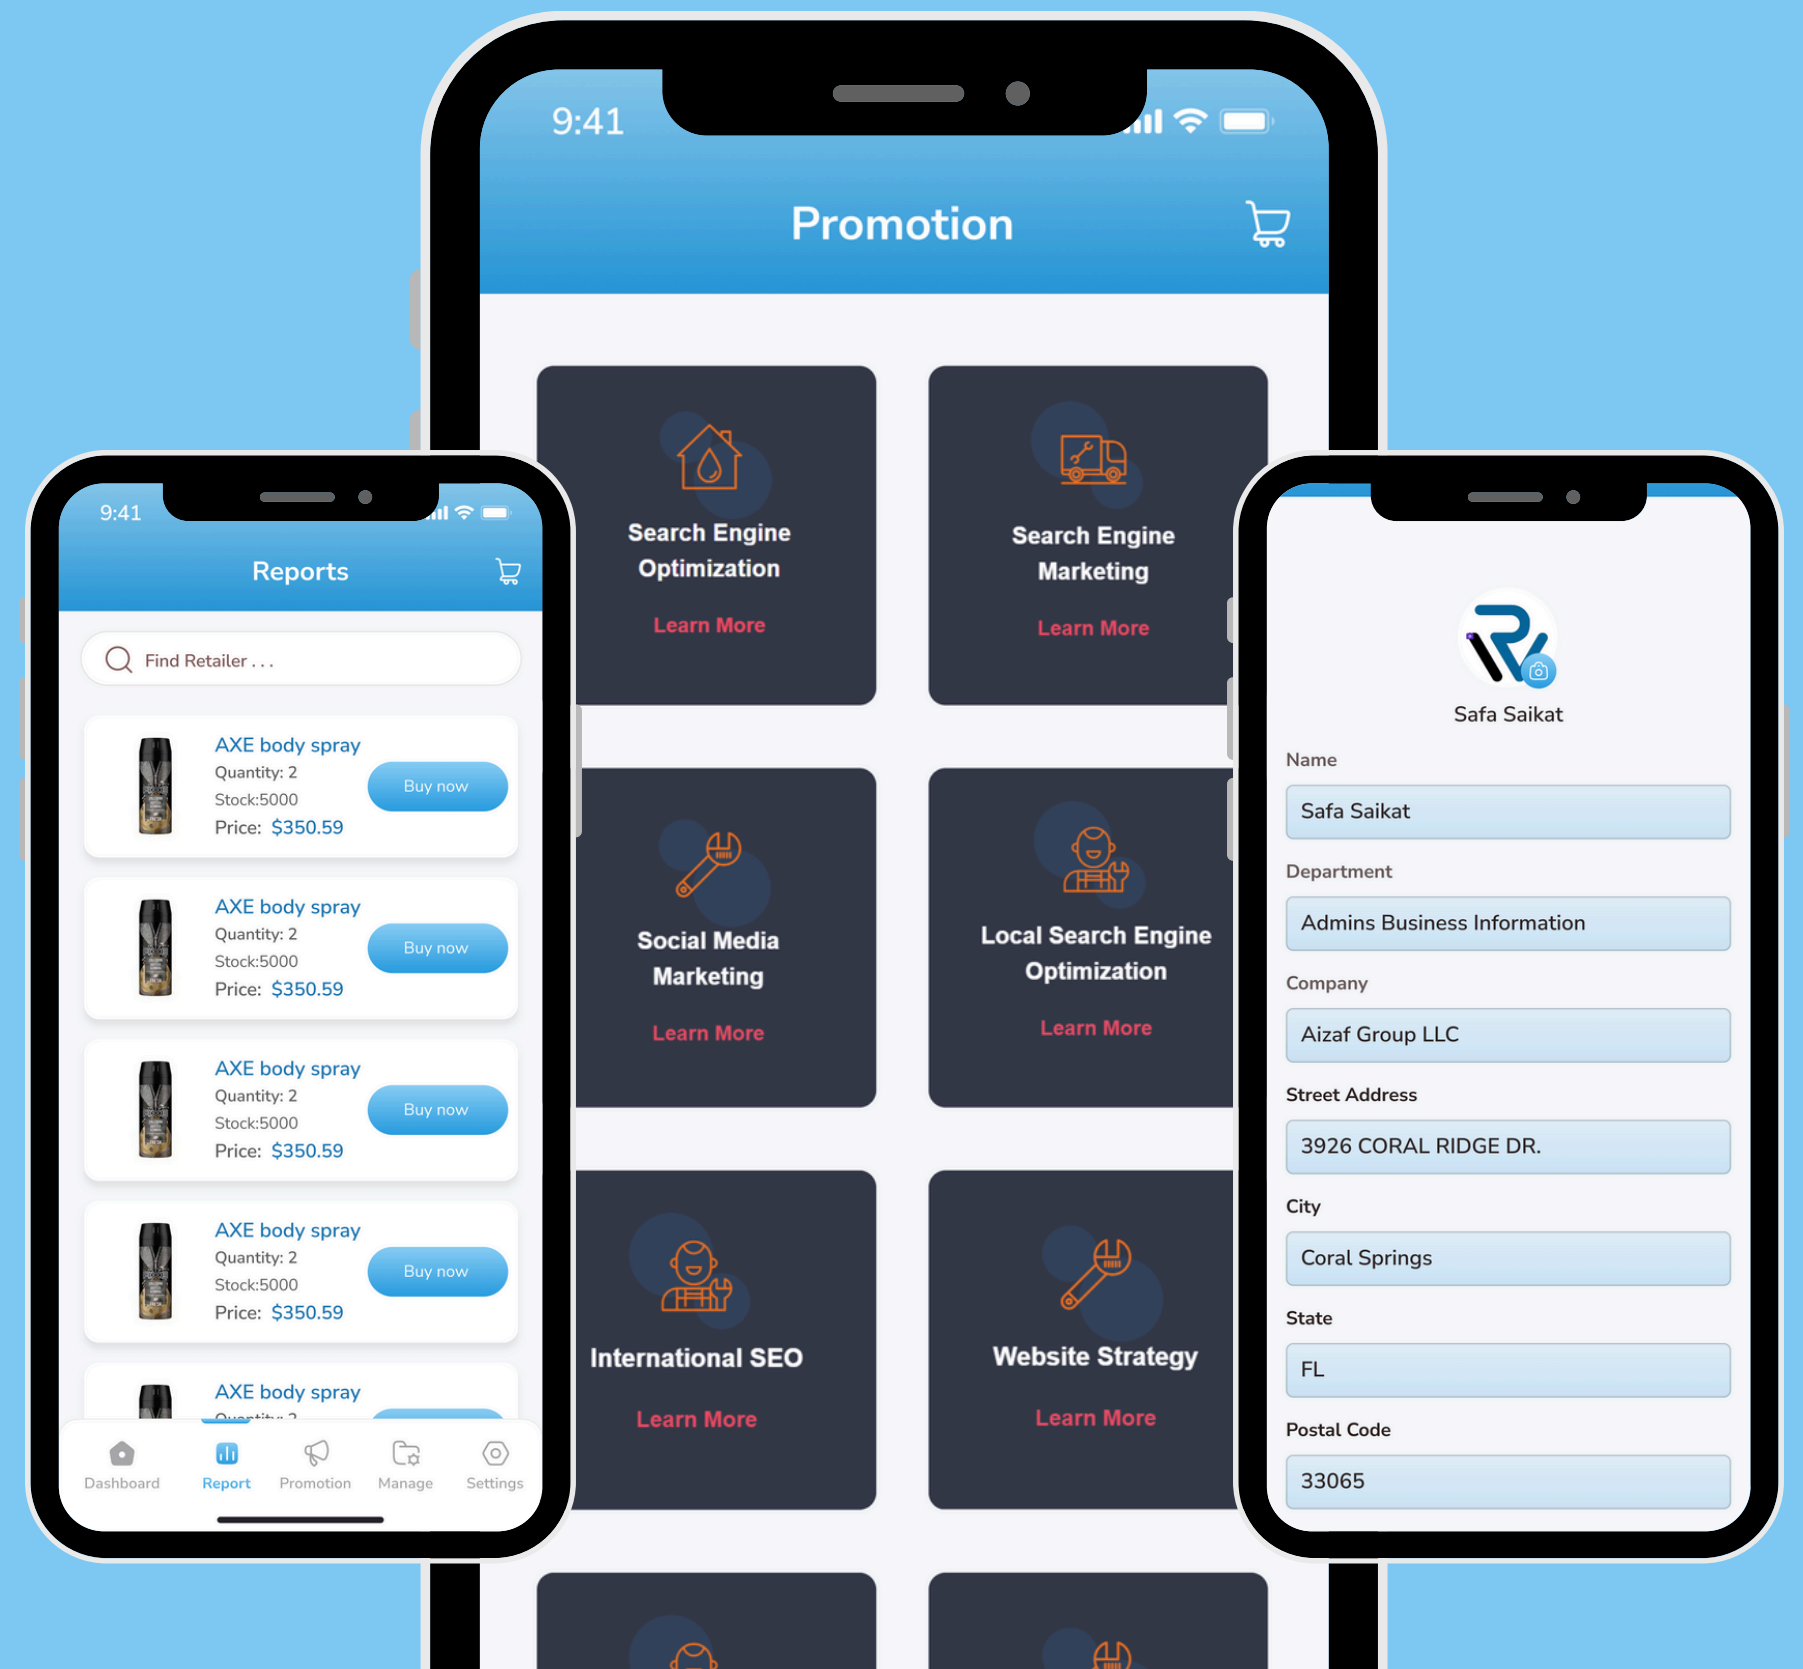

Application Advantage

1. Simple design for a smooth shopping experience.

2. Safe and reliable transaction process.

3. Variety of products available for purchase.