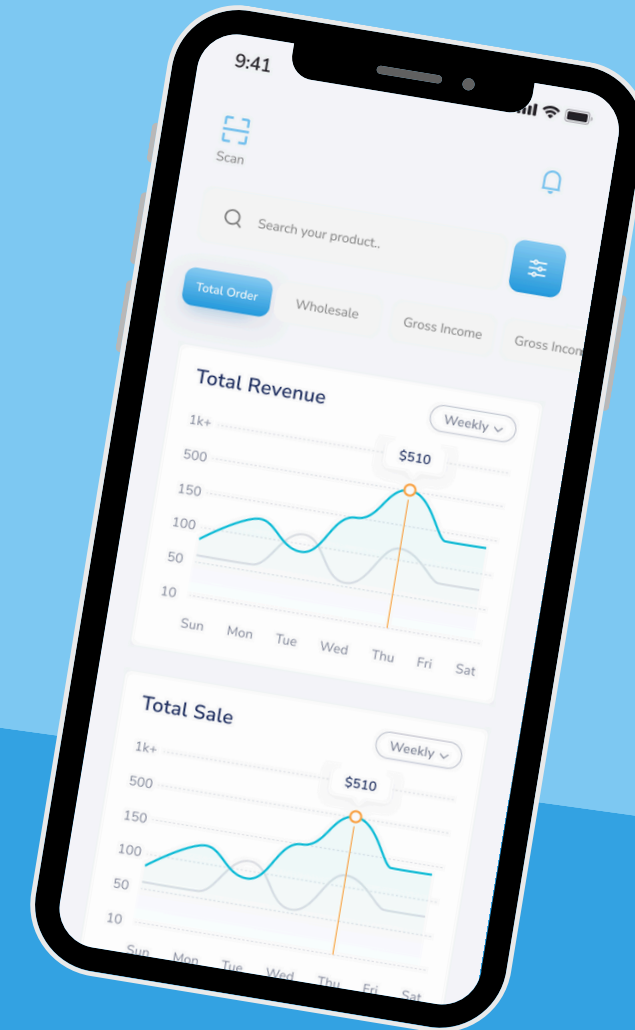

## Application

BUY WITH CONFIDENCE

# Introduction

RETWHO is a seamless shopping platform designed specifically for buyers. Whether you're looking for everyday essentials, unique items, or special deals, RETWHO connects you with a wide range of products, all in one place. With a focus on providing a secure, user-friendly experience, RETWHO ensures that every purchase is smooth and hassle-free. Explore the world of shopping with confidence and convenience on RETWHO!

# Application Overview

**RETWHO** is an intuitive shopping platform dedicated solely to buyers, offering an expansive range of products for purchase. The app aims to provide a straightforward and secure marketplace where users can explore and purchase products across various categories such as electronics, fashion, home goods, and more.